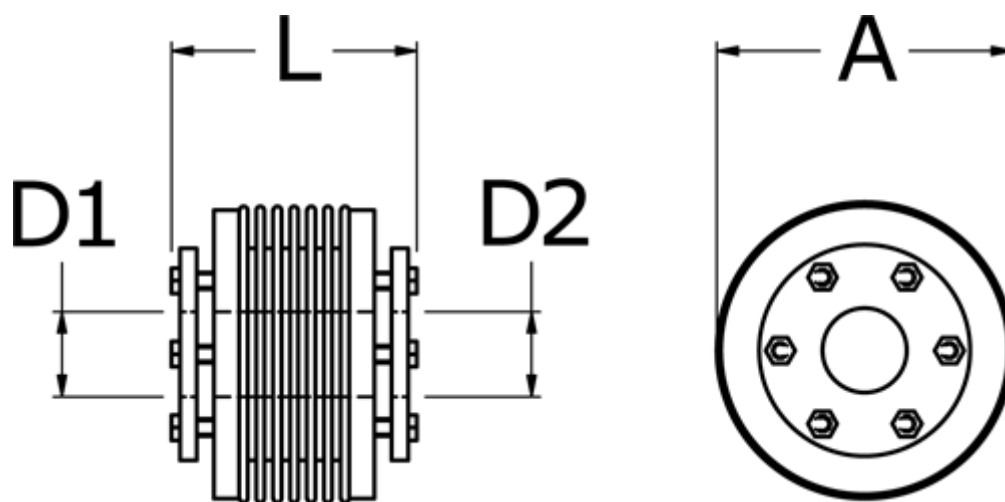

Data Sheet

Article number: 3330502000782040

Description: Bellow coupling type 5 size200
Length 78 mm, bore 20/40 mm

Measures

A	= 90
D1	= 20
D2	= 40
L	= 78
Nom. torque NM (Tkn)	= 200